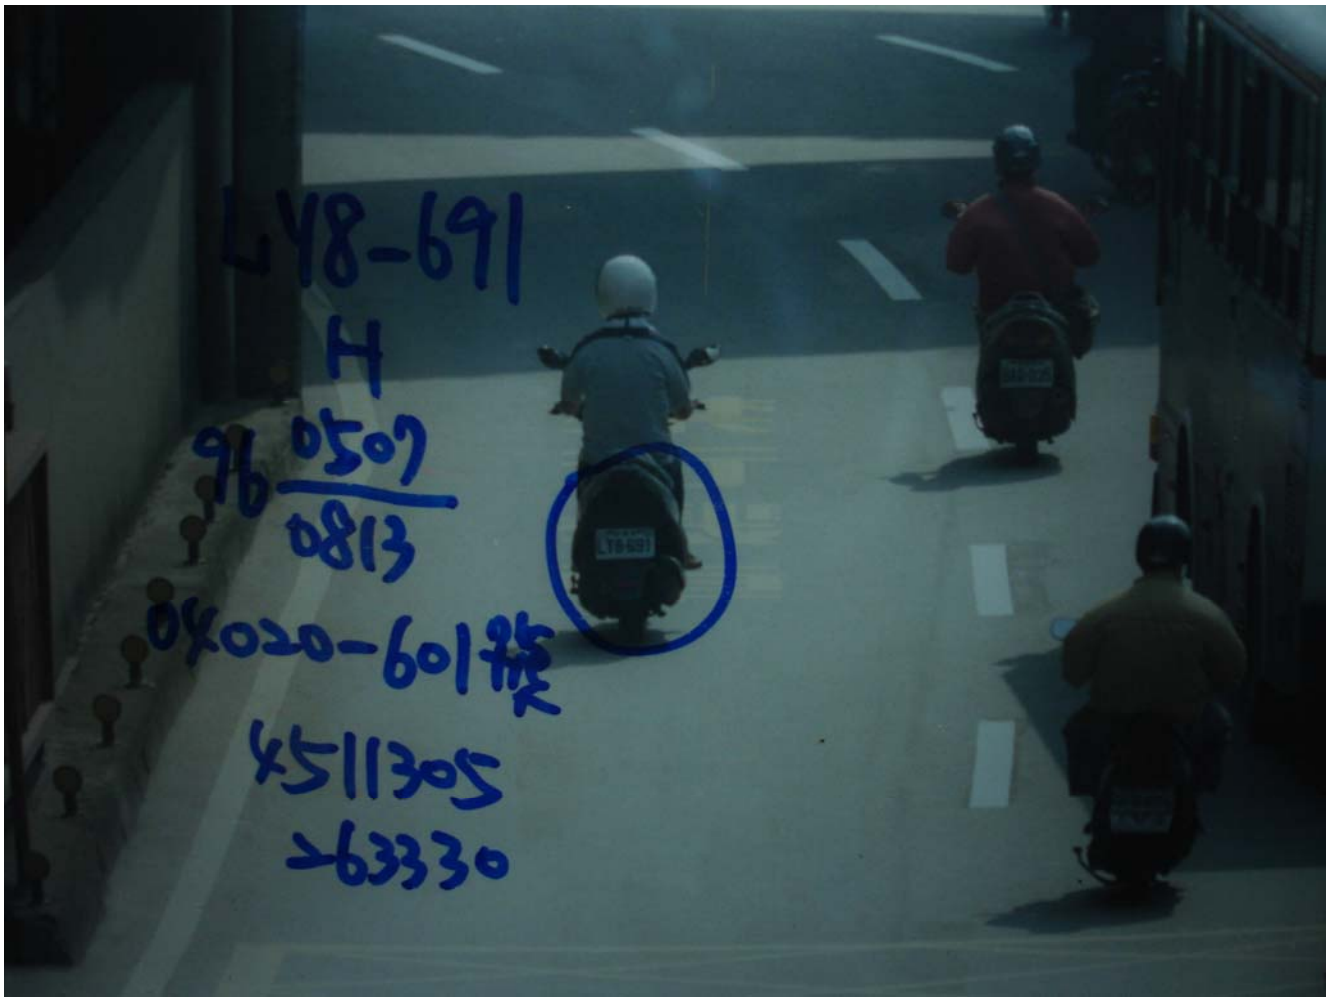

Mobile work

Police clamp down the traffic offence

The police film location is on crossover.

This time was business hours, there are much of car and motorcycle drive on the road.

Police can picture at everywhere, maybe hide near tree, or back of the wall, even on **police patrol car**.

The action mode just like [Mobility Police Office](#).

Information-to-go

The three pictures is represent different product.

But you can look the [advertisement](#) mode at everywhere.

Car of advertisement is very convenient; and poster can show front of all 7-11 convenience store.