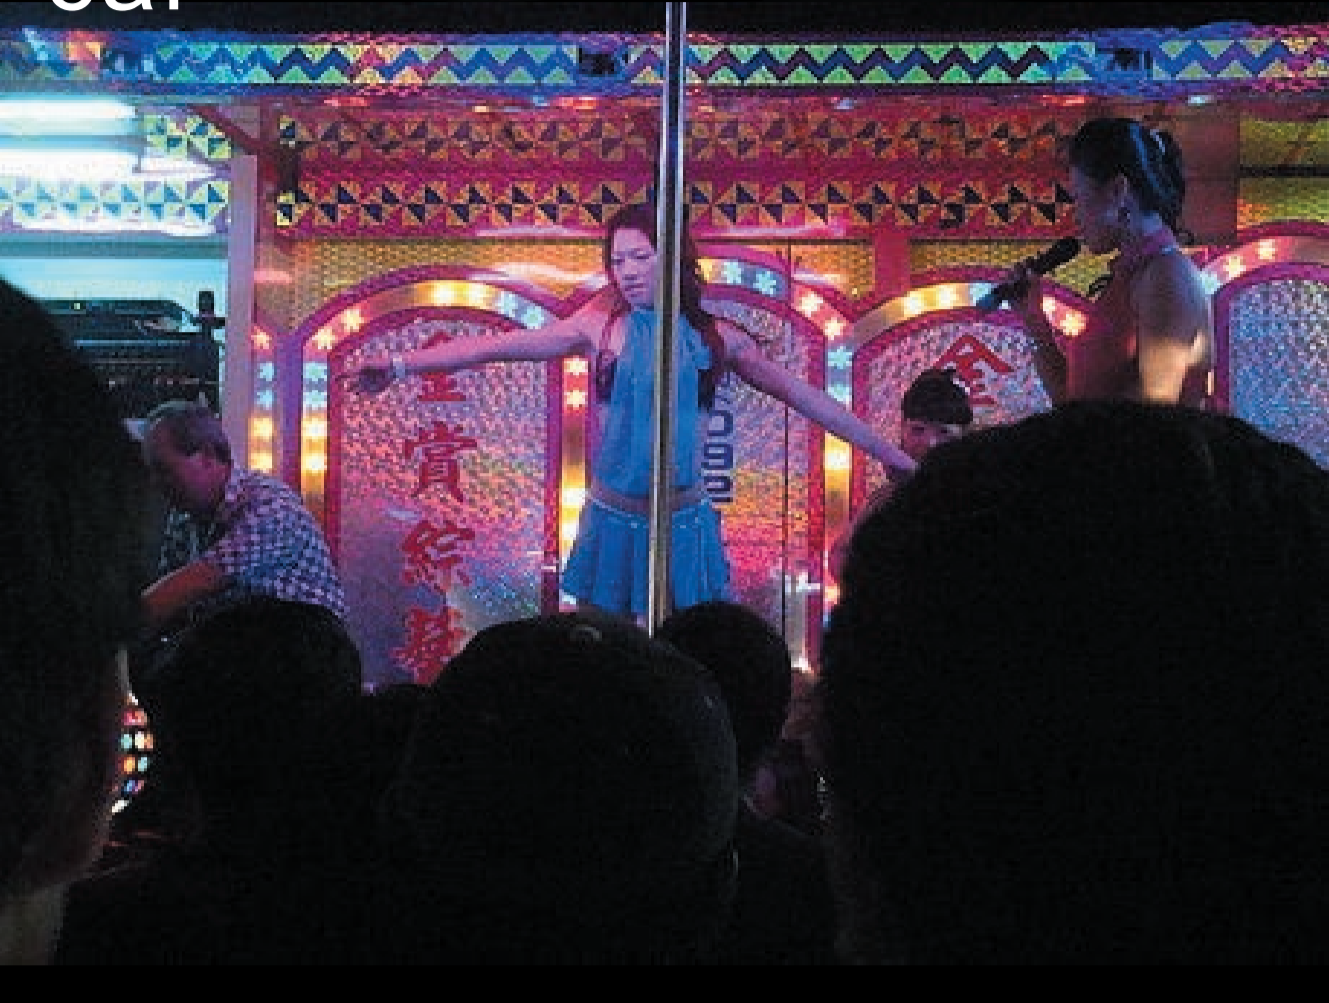

## CONCEPT

Recently Taiwan electronic amusing cars became a special culture, the performance is not just sing.

Some sponsors hire striptease troupes to attract more people, the ceremony procession culminates in a strip show or pole dance.

# Show Time

As the progress of society,  
the amusing car players serve not only dancing and singing, but also striptease.  
The performance has developed a unique **Taiwan culture**.

There's no stage for the player,  
so the audience will track the players wherever they perform.  
We'll never know what next they'll play.