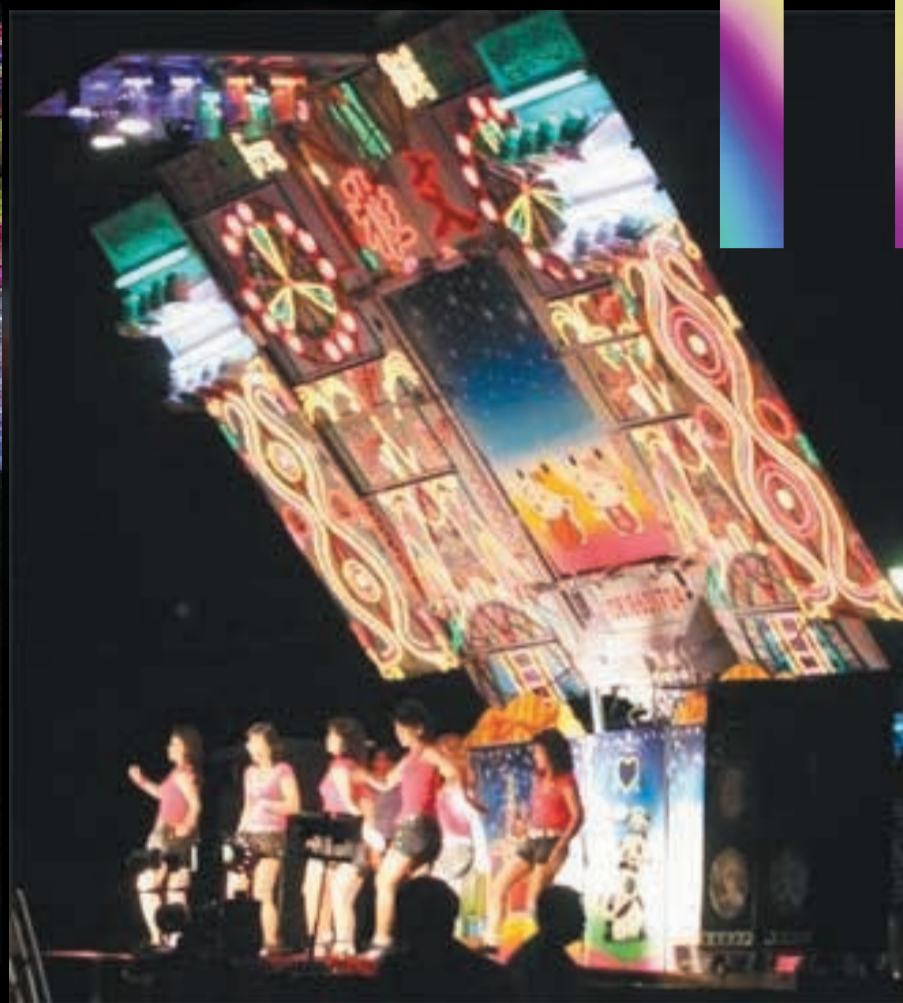

Electronic
amusing
car

Show Time